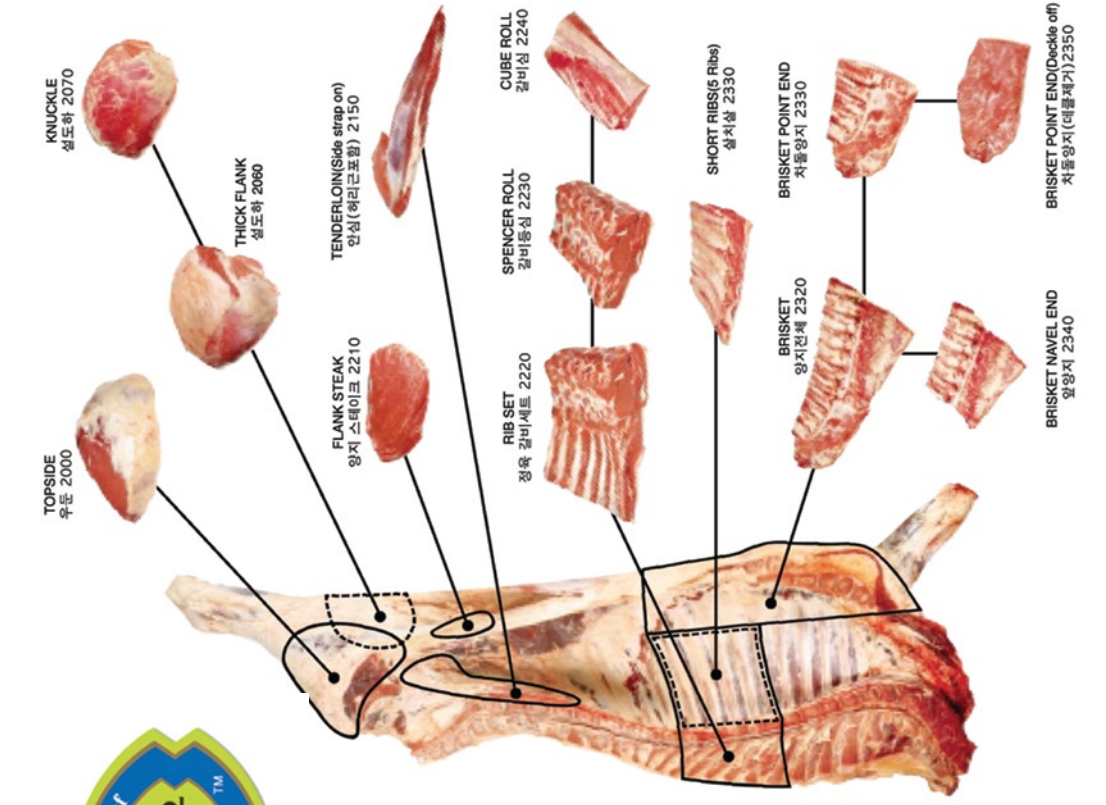

Harvey Industries Group Pty Ltd

PO BOX 492, Seventh Street, Harvey WA 6220

P: +61 8 9729 0000
F: +61 8 9729 1810

General Information: info@harveybeef.com.au
Sales Information: sales@harveybeef.com.au

www.harveybeef.com.au