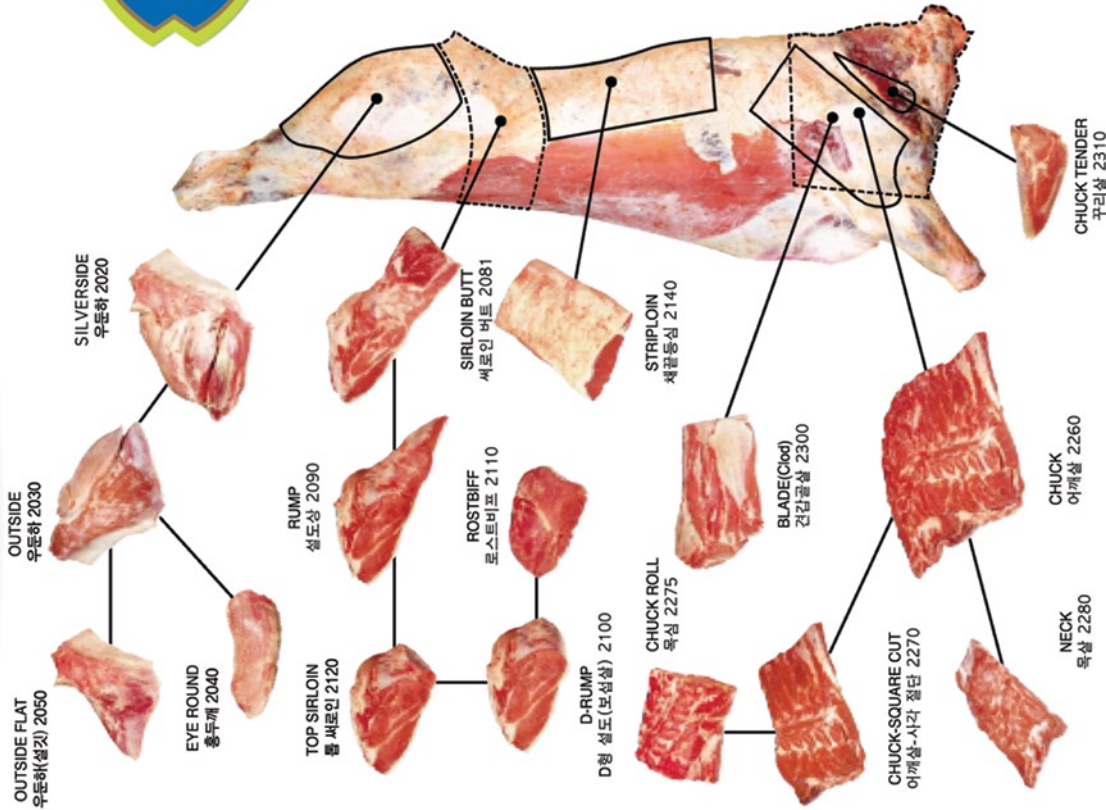

Harvey Industries Group Pty Ltd

PO BOX 492, Seventh Street, Harvey WA 6220

P: +61 8 9729 0000
F: +61 8 9729 1810

General Information: info@harveybeef.com.au
Sales Information: sales@harveybeef.com.au

www.harveybeef.com.au